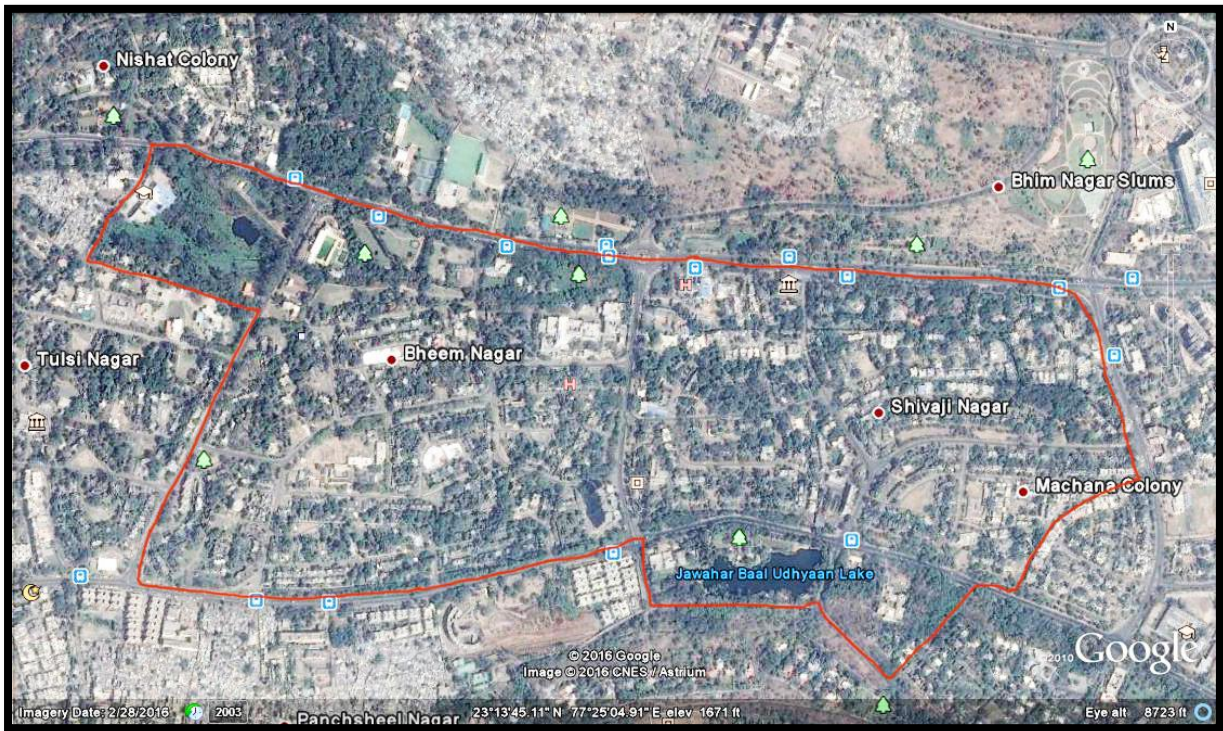

Q 72

During the in house survey conducted by Bhopal Municipal Corporation for Area Based Development in Shivaji nagar and Tulsi Nagar area for Bhopal Smart City , list of plots with the number of trees is created and it is found that -

No. of trees (Inside plot boundaries) - 2641

No. of trees (On road) - 1014

Total - 3665