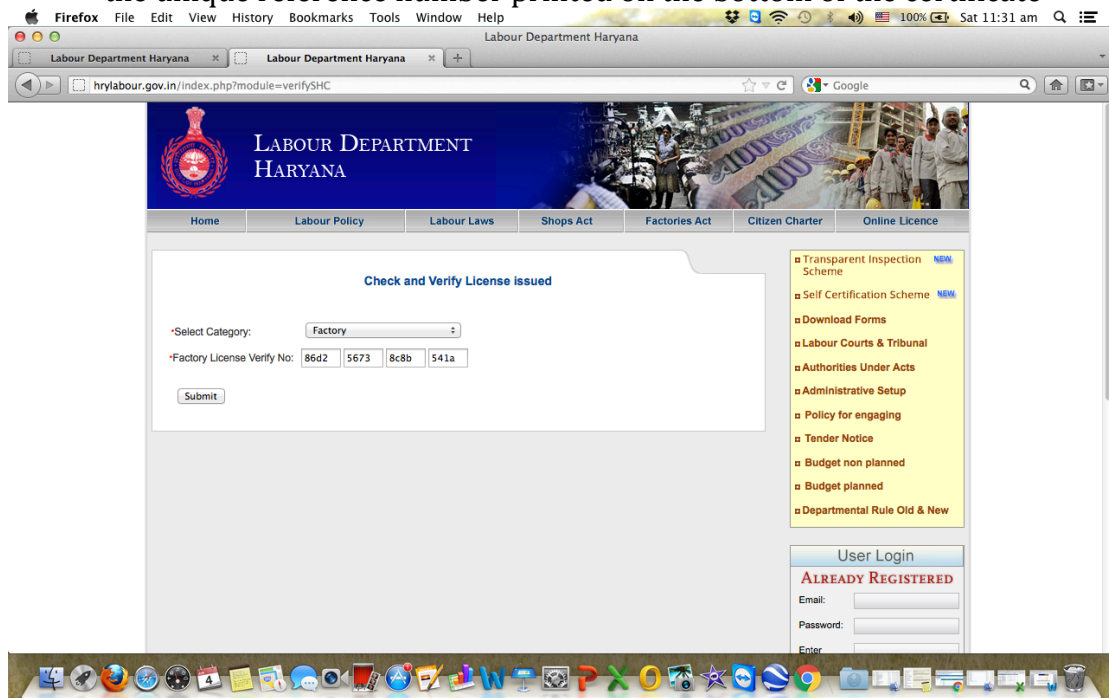

2. The verifier has to select the factory option from the dropdown and fill in the unique reference number printed on the bottom of the certificate