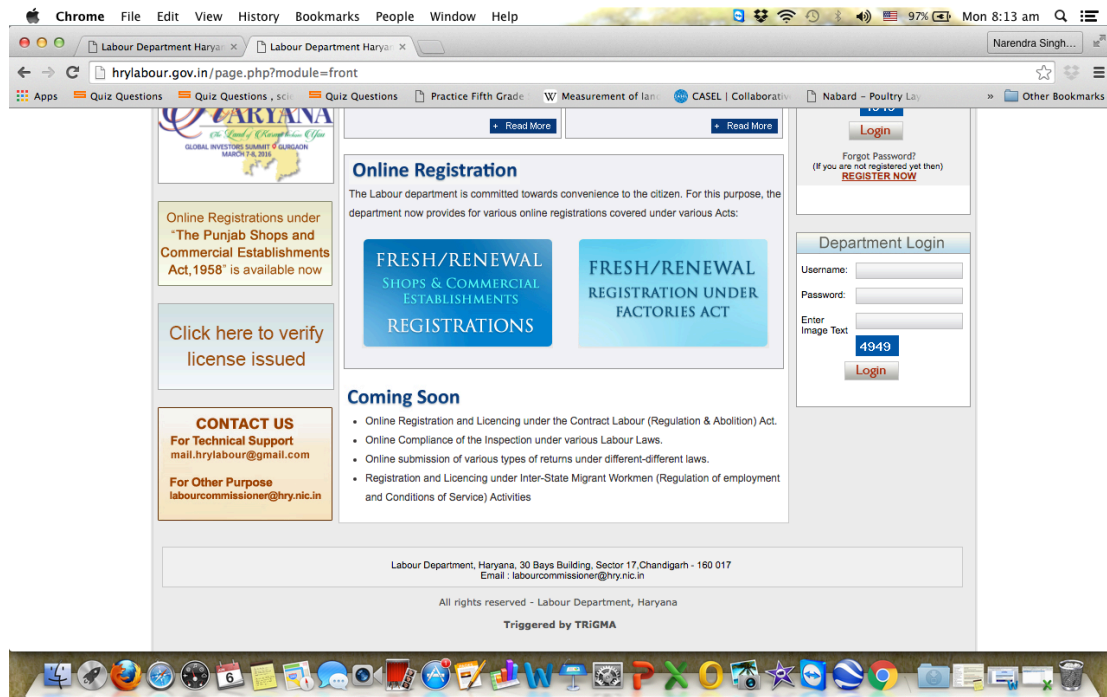

164	6i. Renewal of license under The Factories Act, 1948	Allow third parties to easily verify approval certificates in the public domain
-----	--	---

1. The credentials of the online generated certificate can be verified by third parties in public domain on url
<http://hrylabour.gov.in/index.php?module=verifySHC>

The option to verify the certificate appear on the website hrylabour.gov.in as shown in the below screen shot.

Click “Click here to verify license issued” take to next UI as in below screen shot and then chose the right service from dropdown options:-