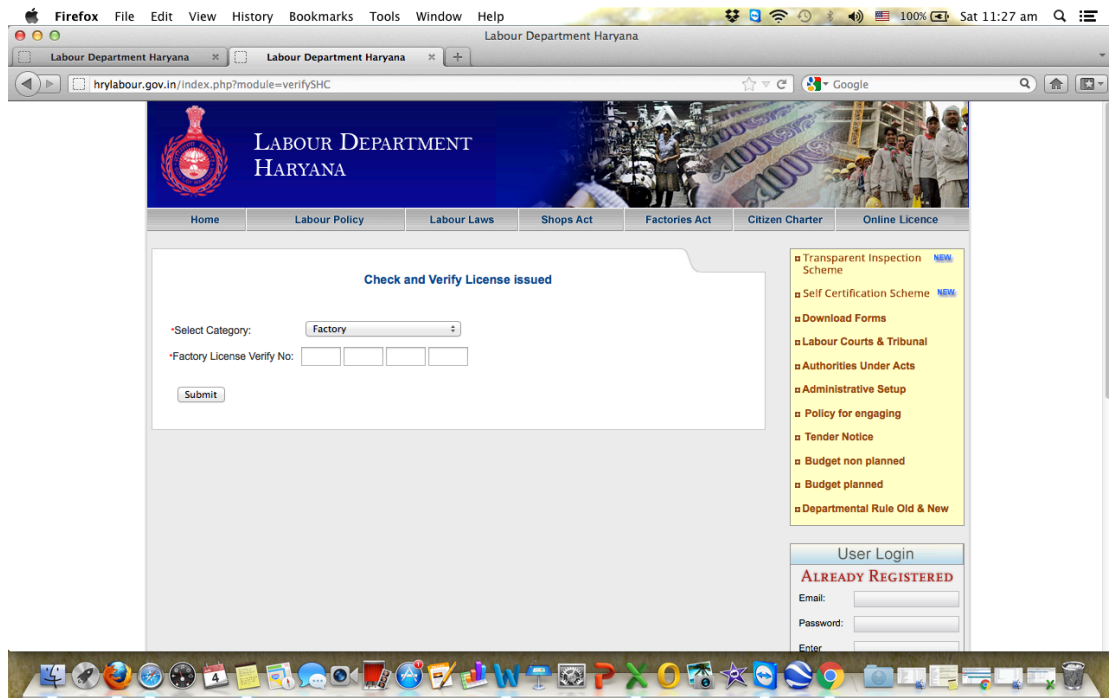

2. The verifier has to select the factory option from the dropdown and fill in the unique reference number printed on the bottom of the certificate

3. The system displays the credentials of the certificate